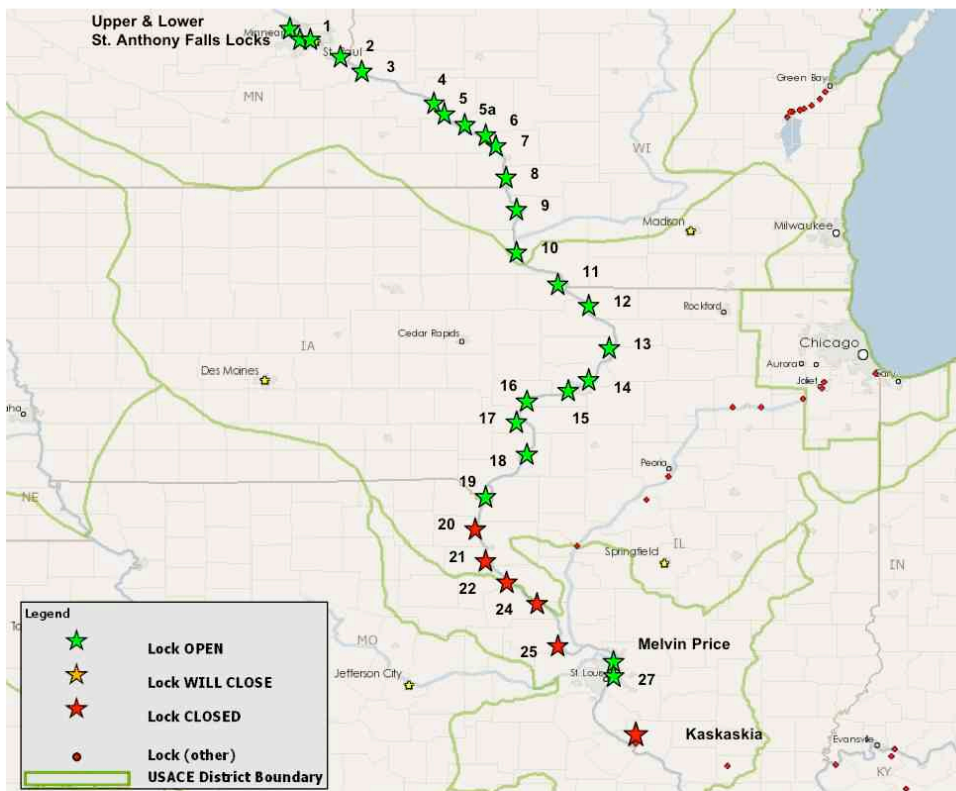

# Upper Mississippi River Locks and Dams

## Lock Status 3 Jul 08

St. Anthony Falls - L&D 12 open  
 L&D 13 opened 18 Jun 1800 hrs  
 L&D 14 opened 18 Jun 1600 hrs  
 L&D 15 opened 20 Jun 0200 hrs  
 L&D 16 opened 26 Jun 0800 hrs  
 L&D 17 opened 27 Jun 0800 hrs  
 L&D 18 opened 27 Jun 1330 hrs  
 L&D 19 opened 27 Jun 2110 hrs  
 L&D 20 closed 12 Jun - 5 Jul\*  
 L&D 21 closed 13 Jun - 3 Jul\*  
 L&D 22 closed 13 Jun - 4 Jul\*  
 L&D 24 closed 14 Jun - 4 Jul\*  
 L&D 25 closed 14 Jun - 4 Jul\*  
 Melvin Price Lock open  
 L&D 27 open  
 Kaskaskia Lock - closed 15 Jun  
 - 9 Jul\*

Time is CDT  
 \*Subject to Change: Assumes no additional rainfall and no surprises as water level falls and cleanup and repair proceeds.